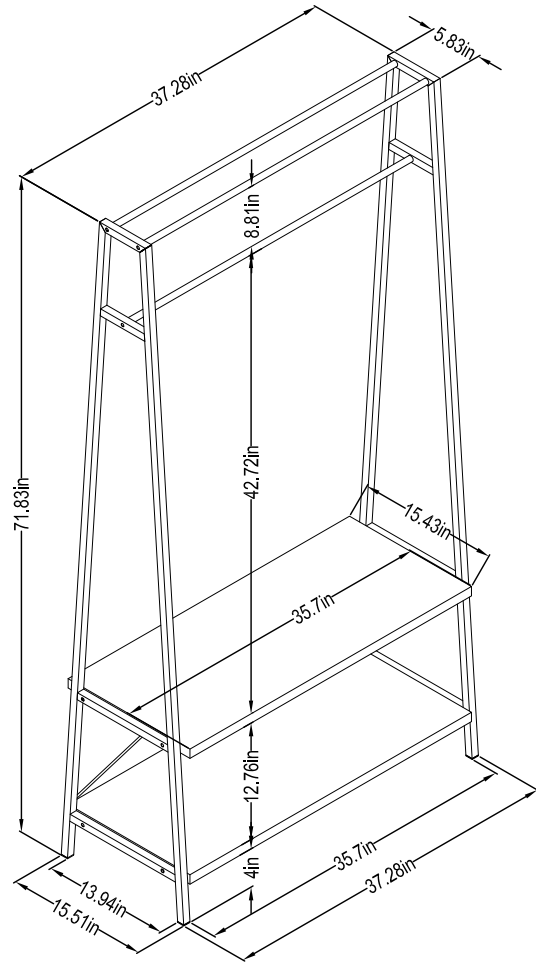

# 9760905/913COM -open closet rack

Wood Breakdown:  
MDF 0%, PB 52%.  
Total storage: 17.67 cubic feet

Overall Product Size:  
37.28" W × 15.51" D × 71.83" H  
94.7cm W × 39.4cm D × 182.45cm H

Maximum Weight Capacities  
Unit Weight: 42.46lbs. (19.26kg)