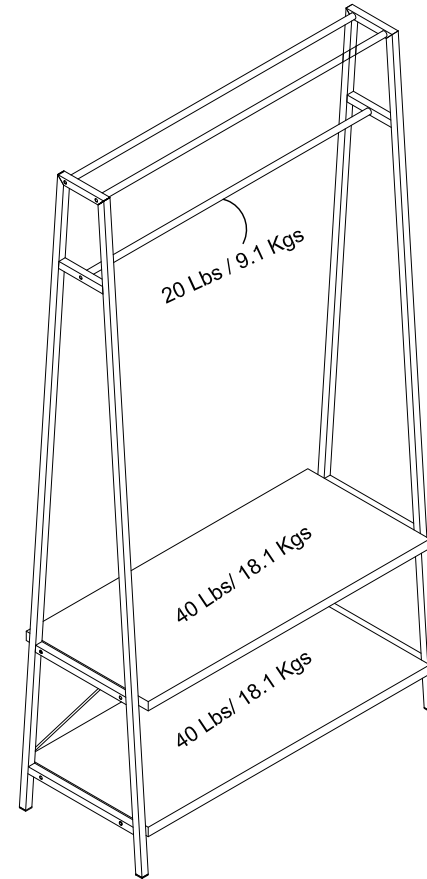

# 9760905/913COM -open closet rack

Wood Breakdown:  
MDF 0%, PB 52%.  
Total storage: 17.67 cubic feet

Overall Product Size:  
37.28" W × 15.51" D × 71.83" H  
94.7cm W × 39.4cm D × 182.45cm H

Maximum Weight Capacities  
Unit Weight: 42.46lbs. (19.26kg)